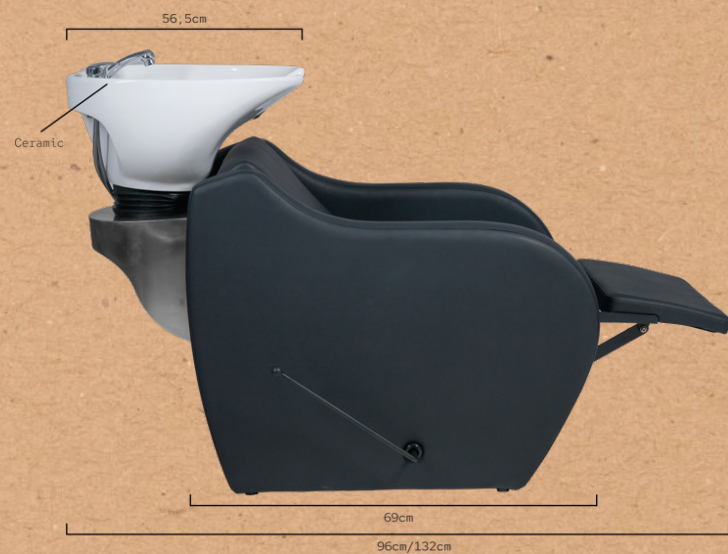

### SHAMPOO UNIT REF. RZMW007.A12

Shampoo unit with foldable footrest operated by an integrated manual lever, ideal for customer comfort during longer treatments. Equipped with metal inner structure. The seat and backrest are provided with springs for greater comfort. The backrest has extra padding in the lumbar area. Deep ceramic basin in white or black adjusted by a tilting mechanism. Quality chrome-plated plumbing with stainless steel pipes. Chrome shower with polyamide pipe. Stainless steel drain. Tool-free removable backrest for easy installation. High-quality black upholstery.

#### EASY INSTALLATION

Detachable tool-free backrest for easy installation of the water components

#### QUALITY COMPONENTS

High-quality tilting mechanism and single-lever faucet, chromeplated shower with extensible polyamide and steel hose for quieter operation.

Size: 69x132x100 cm  
Weight: 79 kg  
Upholstery: PVC

#### QUALITÉ DES COMPOSANTS

Mécanisme d'inclinaison et robinet monocommande de haute qualité. Douchette chromée avec tuyau extensible en polyamide et en acier. Système silencieux.

Taille: 69x132x100 cm  
Poids: 79 kg  
Revêtement: PVC